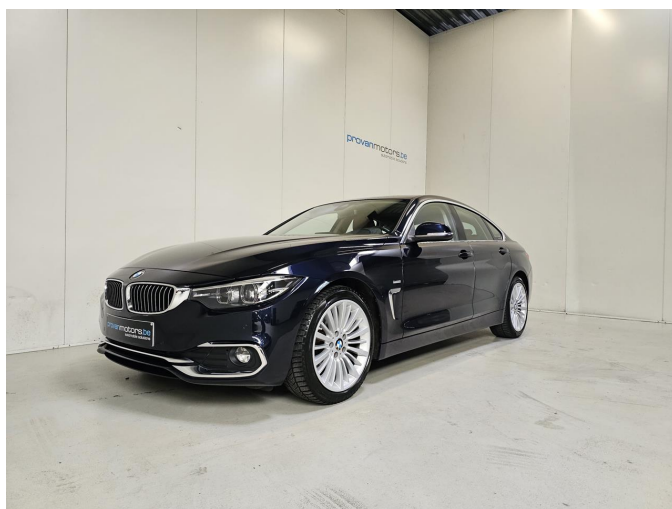

BMW 418 d Gran Coupé Autom. - GPS - Topstaat! 1Ste Eig!

Reference	23-0611
CC	1995
HP	100 kw/136
CO ²	122 (NEDC) - 154 (WLTP) g/km
	Euro 6
Bodytype	Coupé
Status	Status used
1st registration	27/08/2020
Mileage	41954 km
Fuel	Diesel
Color	Blue

Options title

Alloy wheels 18"	Hands-free	Radio
Automatic climate control	ISOFIX	Rain sensor
Bluetooth	Leather upholstery	Rear parking sensor
Browser	LED daytime running lights	Remote central locking
CD	Light sensor	Seat heating
Computer	MP3	Speed control
Daytime running light	Multifunction steering wheel	Start / Stop system
Driver's airbag	Parking camera	Traction control
Electric mirrors	Parking sensors	USB
Electric side mirrors	Parking sensors front	Vehicle of non-smoking
Elektrische achterklep	Power window	Warranty
ESP	Power-assisted steering	With service history
Front passenger airbag		

Info title

www.provanmotors.be for further information.

Superb BMW 418d Gran Coupé Automatic for sale by FIRST OWNER!

The car is in EXCELLENT CONDITION!

BMW LED - GPS - Leather interior - Automatic Airconditioning - Aluminium Rims 18" - Cruise Control - Bluetooth - Electric - Heated Seats FR - Multifunction Steering Wheel - Radio/CD-MP3 + USB - Light & Rain Sensor - Electric Windows + Wing Mirror + Tailgate - Parking Sensors FR + RE - Backup Camera - On-board Computer - Start/Stop,...