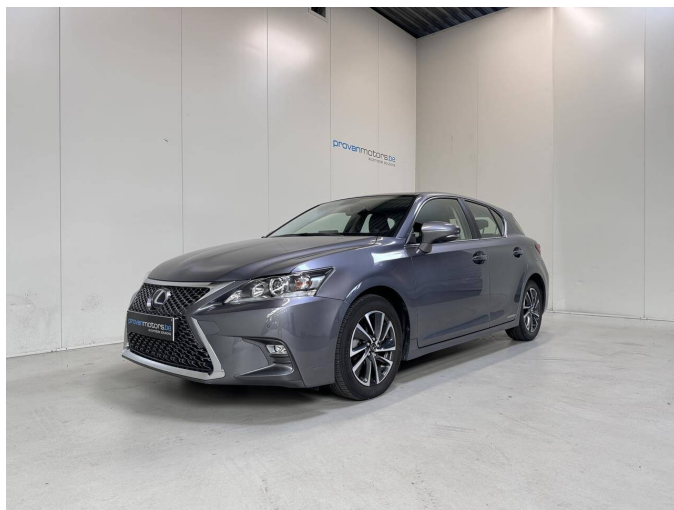

Lexus CT 200h 1.8 Hybrid Autom. - GPS - Airco - Topstaat!

Reference	24-0575
CC	1798
HP	73 kw/99
CO ²	97 (NEDC) - 115 (WLTP) g/km
	Euro 6
Bodytype	Berline
Status	Status used
1st registration	14/08/2019
Mileage	53757 km
Fuel	Electro/gasoline
Color	Grey

Options title

ABS	Fog lights	Power-assisted steering
Air conditioning	Front passenger airbag	Radio
Alloy wheels 16"	Hands-free	Rain sensor
Automatic climate control, 2 zones	Immobilizer	Rear parking sensor
Auxiliary audio input jack	ISOFIX	Remote central locking
Bluetooth	Light sensor	Speed control
Browser	MP3	Traction control
Computer	Multifunction steering wheel	USB
Daytime running light	Parking camera	Vehicle of non-smoking
Driver's airbag	Parking sensors	Warranty
Electric mirrors	Power window	With service history
ESP		

Info title

www.provanmotors.be for further information.

Superb Lexus CT 200h Hybrid Automatic for sale!

The car is in EXCELLENT CONDITION!

GPS - Automatic Airconditioning - Aluminium Rims 16" - Cruise Control - Bluetooth - Multifunction Steering Wheel - Radio/CD-MP3 + AUX + USB - Light & Rain Sensor - Electric Windows + Wing Mirror - Parking Sensors RE - Backup Camera - On-board Computer,...