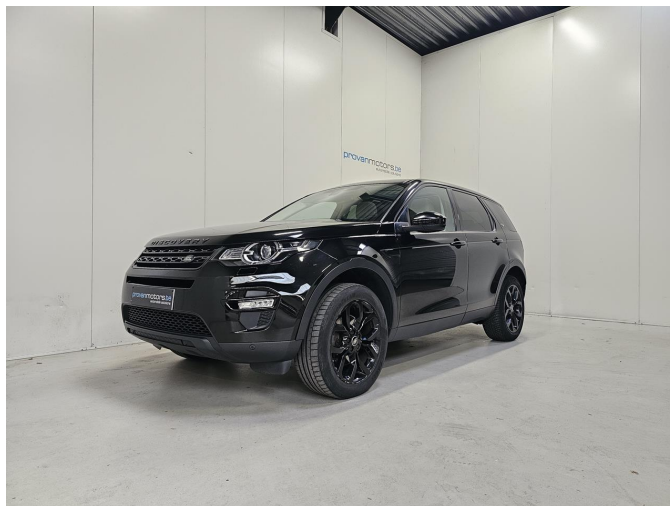

Land Rover Discovery Sport 2.0 TD4 HSE 7pl! Autom. - Pano - Goede Staat!

Reference	24-0749
CC	1999
HP	110 kw/150
CO ²	139 g/km (NEDC)
	Euro 6
Bodytype	SUV/4x4
Status	Status used
1st registration	12/11/2015
Mileage	149568 km
Fuel	Diesel
Color	Black

Options title

Air conditioning	Heated steering wheel	Radio
All wheel drive	ISOFIX	Rain sensor
Alloy wheels 19"	Keyless Entry	Rear parking sensor
Automatic climate control	Leather upholstery	Remote central locking
Auxiliary audio input jack	LED daytime running lights	Seat heating
Bluetooth	Light sensor	Shift paddles
Computer	MP3	Speed control
Daytime running light	Multifunction steering wheel	Start / Stop system
Driver's airbag	Panoramic roof	Tinted windows
Electric mirrors	Parking camera	Touchscreen
Electric seat adjustment	Parking sensors	Tow ball
Electric side mirrors	Parking sensors front	USB
Elektrische achterklep	Power window	Warranty
Front passenger airbag	Power-assisted steering	Xenon headlamps
Hands-free		

Info title

www.provanmotors.be for further information.

Land Rover Discovery Sport 2.0 TD4 HSE Automatic for sale!

The car is in GOOD CONDITION!

Xenon Headlights + LED - Leather interior - Automatic Airconditioning - Aluminium Rims 19" - Cruise Control - Bluetooth - Electric Seat with Memory Function - Heated Seats FR + RE - Multifunction Steering Wheel - Radio + AUX + USB - Light & Rain Sensor - Electric Windows + Wing Mirror + Tailgate - Tow Bar - Panorama Sunroof - Parking Sensors FR + RE - Tinted Windows - Backup Camera - On-board Computer - Start/Stop,...